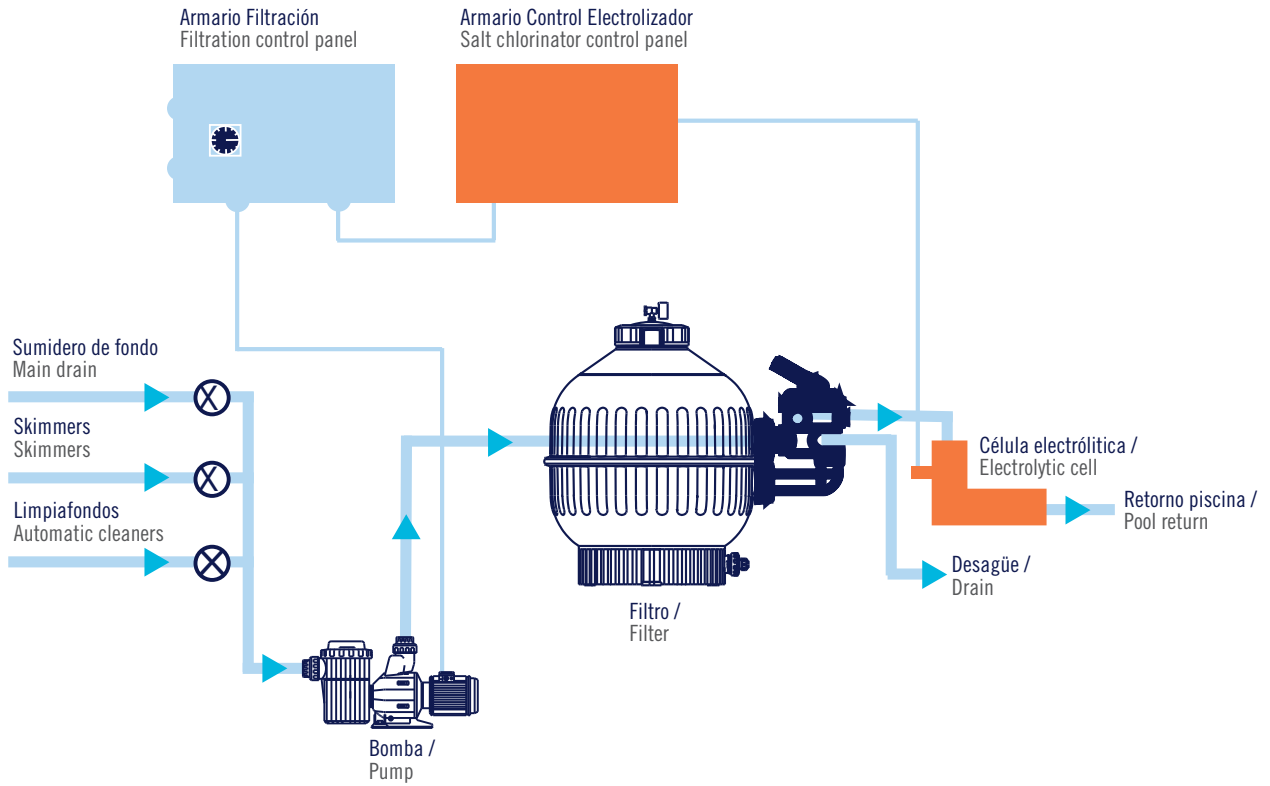

Datos técnicos

Technical data

Modelos / Models	Código Code	Volumen piscina Pool volume (m³)	Producción cloro Chlorine production (g/h)	Peso célula sin el vaso Cell weight without vessel (g)	Longitud Length (cm)	Tensión Voltage (V)	Intensidad Current (A)	Consumo Consumption (W)
Astral Sel Basic	27889	≤25	6,2	302	11,5	8 -13	3	23
	27890	≤50	12,5	407	19	8 -14	7	115
	27891	≤75	17,8	487	24	8 -15	10	161
Astral Sel	34624	≤40	10,34	329	13	8 -16	5,5	23
	34625	≤60	16,16	487	19	8 -17	8	46
	34626	≤100	24,71	596	25	8 -18	12	115
	34627	≤160	30,41	680	30	8 -19	14	161
Astral pH Basic	27883	≤75	-	-	-	-	-	-
Astral pH	34628	≤200	-	-	-	-	-	-
Combi Astral pH - Astral Sel pH	34629	≤40	10,34	-	-	-	-	-
	34630	≤60	16,16	-	-	-	-	-
	34631	≤100	24,71	-	-	-	-	-
	34632	≤160	30,41	-	-	-	-	-

Nos reservamos el derecho de cambiar total o parcialmente las características de nuestros artículos o contenido de este documento sin previo aviso.
We reserve the right to change all or part of the features of the articles or contents of this document, without prior notice.

226.01.02

ASTRALPOOL

www.astralpool.com